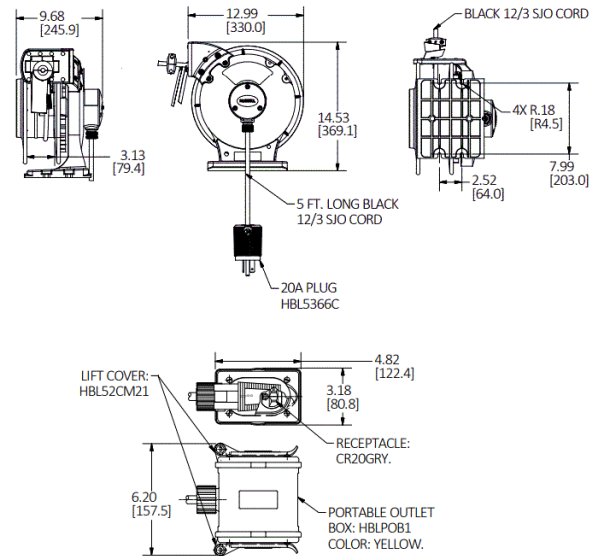

Features

- Durable, Corrosion Resistant Cast Aluminum Construction
- UL Type 1
- Multi-Position Guide Arm can be mounted in two different positions
- Positive Latch mechanism automatically maintains desired cord length
- Ratchet Lock can be disengaged in field for constant tension applications

Ordering Information

Description	UPC	Catalog Number
Yellow Industrial Reel with Yellow Box and (2) 20A Duplex Receptacle, UL Type 1, 25 Ft, #12/3 SJO, 20 A, 250 VAC	783585585628	HBLI25123R220Y

Listings

cULus Listed

Specifications

Spool	Aluminum
Guide Frame	Thermoplastic
Cord	Copper
Internal Terminals	Copper Alloy
Ball Stopper	Thermoplastic
Fitting	Aluminum

Related Products

Pivot Base	HBLI340PB
Mounting Bracket	HBLIMB
Ball Stop	HBLI12BS