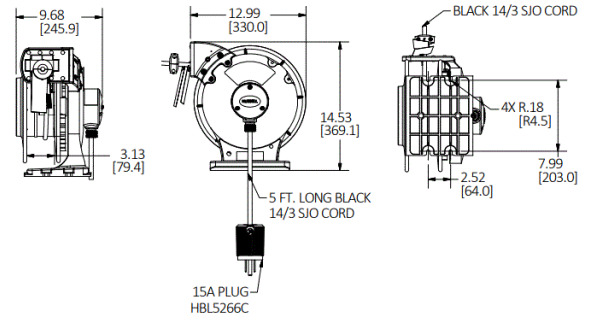

**Features**

- Durable, Corrosion Resistant Cast Aluminum Construction
- UL Type 1
- Multi-Position Guide Arm can be mounted in two different positions
- Positive Latch mechanism automatically maintains desired cord length
- Ratchet Lock can be disengaged in field for constant tension applications

**Ordering Information**

<b>Description</b> Yellow Industrial Reel with Yellow Box, GFCI Module and (2) 15A Duplex Receptacle , UL Type 1, 45 Ft , #14/3 SJO, 15 A, 250 VAC	<b>UPC</b> 783585669984	<b>Catalog Number</b> <b>HBLI45143GF215</b> Y
---	----------------------------	---

**Listings**

cULus Listed

**Specifications**

Spool	Aluminum
Guide Frame	Thermoplastic
Cord	Copper
Internal Terminals	Copper Alloy
Ball Stopper	Thermoplastic
Fitting	Aluminum

**Related Products**

Pivot Base	HBLI340PB
Mounting Bracket	HBLIMB
Ball Stop	HBLI16BS

**Online Resources**

- Customer Drawing
- Customer Sales Drawings
- eCatalog
- Installation Instructions
- Installation/Instruction Manual

Dimensions in Inches (mm)

Hubbell Wiring Device-Kellems • Hubbell Incorporated (Delaware) • 40 Waterview Drive • Shelton, CT 06484