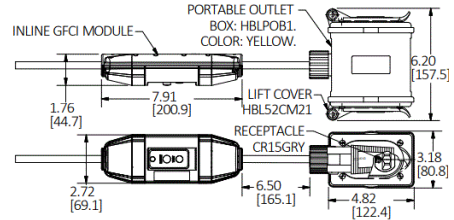

**Ordering Information**

<b>Description</b> Yellow Industrial Reel with Yellow Box, GFCI Module and (2) 15A Duplex Receptacle , UL Type 1, 45 Ft , #14/3 SJO, 15 A, 250 VAC	<b>UPC</b> 783585669984	<b>Catalog Number</b> <b>HBLI45143GF215</b> Y
---	----------------------------	---

**Listings**

cULus Listed

**Specifications**

Spool	Aluminum
Guide Frame	Thermoplastic
Cord	Copper
Internal Terminals	Copper Alloy
Ball Stopper	Thermoplastic
Fitting	Aluminum

**Related Products**

Pivot Base	HBLI340PB
Mounting Bracket	HBLIMB
Ball Stop	HBLI16BS

**Online Resources**

- Customer Drawing
- Customer Sales Drawings
- eCatalog
- Installation Instructions
- Installation/Instruction Manual

Dimensions in Inches (mm)

Hubbell Wiring Device-Kellems • Hubbell Incorporated (Delaware) • 40 Waterview Drive • Shelton, CT 06484