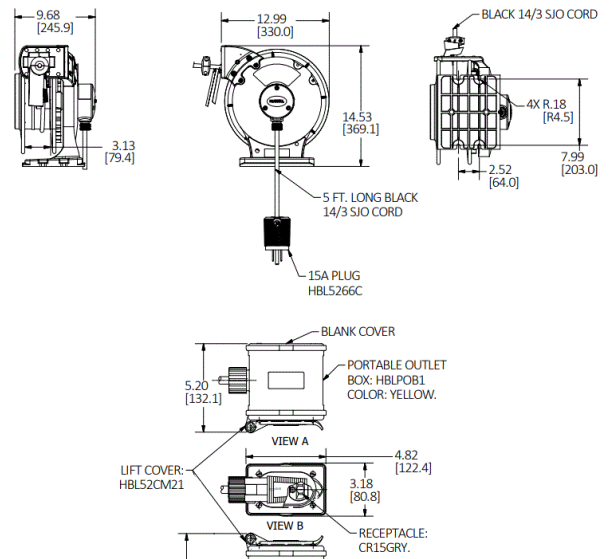

**Features**

- Durable, Corrosion Resistant Cast Aluminum Construction
- UL Type 1
- Multi-Position Guide Arm can be mounted in two different positions
- Positive Latch mechanism automatically maintains desired cord length
- Ratchet Lock can be disengaged in field for constant tension applications

**Ordering Information**

Description	UPC	Catalog Number
Yellow Industrial Reel with Yellow Box and (1) 15A Duplex Receptacle , UL Type 1, 45 Ft , #14/3 SJO, 15 A, 250 VAC	783585669939	HBLI45143R15Y

**Listings**

cULus Listed

**Specifications**

Spool	Aluminum
Guide Frame	Thermoplastic
Cord	Copper
Internal Terminals	Copper Alloy
Ball Stopper	Thermoplastic
Fitting	Aluminum

**Related Products**

Pivot Base	HBLI340PB
Mounting Bracket	HBLIMB
Ball Stop	HBLI16BS