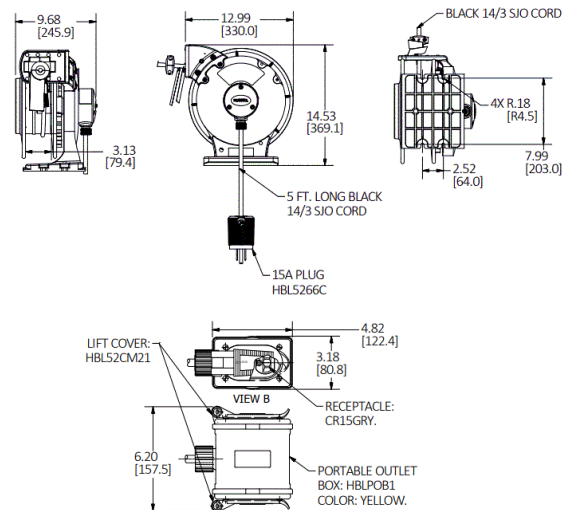

Wire Management Products

Cord and Cable Reels

Industrial Power Cord Reels

HUBBELL

Features

- Durable, Corrosion Resistant Cast Aluminum Construction
- UL Type 1
- Multi-Position Guide Arm can be mounted in two different positions
- Positive Latch mechanism automatically maintains desired cord length
- Ratchet Lock can be disengaged in field for constant tension applications

Ordering Information

Description	UPC	Catalog Number
Yellow Industrial Reel with Yellow Box and (2) 15A Duplex Receptacle, UL Type 1, 45 Ft., #14/3 SJO, 15 A, 250 VAC	783585669953	HBLI45143R215Y

Listings

cULus Listed

Specifications

Spool	Aluminum
Guide Frame	Thermoplastic
Cord	Copper
Internal Terminals	Copper Alloy
Ball Stopper	Thermoplastic
Fitting	Aluminum

Related Products

Pivot Base	HBLI340PB
Mounting Bracket	HBLIMB
Ball Stop	HBLI16BS

Online Resources

Customer Drawing
Customer Sales Drawings
eCatalog
Installation Instructions
Installation/Instruction Manual

Dimensions in Inches (mm)

Hubbell Wiring Device-Kellems • Hubbell Incorporated (Delaware) • 40 Waterview Drive • Shelton, CT 06484