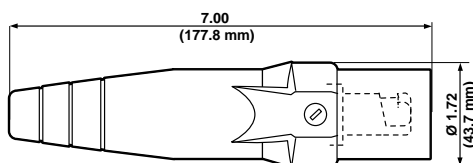

STANDARDS & CERTIFICATIONS

NEMA	UL	CSA
3R-Rated for use outdoors	#E151429	LR-76878-4

16D-24Y

16D33-O

COLOR	COMPLETE CATALOG NUMBER	CONTACT CATALOG NUMBER	INSULATOR CATALOG NUMBER
Male Detachable Plug - Double Set Screw (Cable Size: 1/0-4/0)			
Black	16D24-E	16D24-C	16SDM-14E
White	16D24-W	16D24-C	16SDM-14W
Red	16D24-R	16D24-C	16SDM-14R
Blue	16D24-B	16D24-C	16SDM-14B
Green	16D24-G	16D24-C	16SDM-14G
Yellow	16D24-Y	16D24-C	16SDM-14Y
Orange	16D24-O	16D24-C	16SDM-14O
Brown	16D24-H	16D24-C	16SDM-14H
Female Detachable Plug - Double Set Screw (Cable Size: 1/0-4/0)			
Black	16D33-E	16D33-C	16SDF-14E
White	16D33-W	16D33-C	16SDF-14W
Red	16D33-R	16D33-C	16SDF-14R
Blue	16D33-B	16D33-C	16SDF-14B
Green	16D33-G	16D33-C	16SDF-14G
Yellow	16D33-Y	16D33-C	16SDF-14Y
Orange	16D33-O	16D33-C	16SDF-14O
Brown	16D33-H	16D33-C	16SDF-14H

*Refer to Ampacity Chart for all cable sizes on page K51.

MALE DETACHABLE PLUG—DOUBLE SET SCREW

FEMALE DETACHABLE PLUG—DOUBLE SET SCREW

To learn more about Leviton devices or for answers to technical questions call our Techline at 1-800-824-3005 or visit us at: www.leviton.com