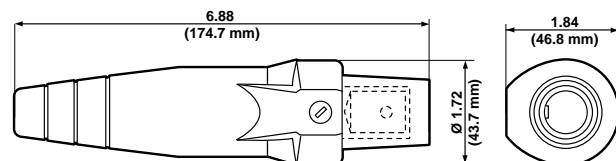

STANDARDS & CERTIFICATIONS

NEMA	UL	CSA
3R-Rated for use outdoors	#E151429	LR-76878-4

16D-24Y

16D33-O

COLOR	COMPLETE CATALOG NUMBER	CONTACT CATALOG NUMBER	INSULATOR CATALOG NUMBER
Male Detachable Plug - Double Set Screw (Cable Size: 1/0-4/0)			
Black	16D24-E	16D24-C	16SDM-14E
White	16D24-W	16D24-C	16SDM-14W
Red	16D24-R	16D24-C	16SDM-14R
Blue	16D24-B	16D24-C	16SDM-14B
Green	16D24-G	16D24-C	16SDM-14G
Yellow	16D24-Y	16D24-C	16SDM-14Y
Orange	16D24-O	16D24-C	16SDM-14O
Brown	16D24-H	16D24-C	16SDM-14H
Female Detachable Plug - Double Set Screw (Cable Size: 1/0-4/0)			
Black	16D33-E	16D33-C	16SDF-14E
White	16D33-W	16D33-C	16SDF-14W
Red	16D33-R	16D33-C	16SDF-14R
Blue	16D33-B	16D33-C	16SDF-14B
Green	16D33-G	16D33-C	16SDF-14G
Yellow	16D33-Y	16D33-C	16SDF-14Y
Orange	16D33-O	16D33-C	16SDF-14O
Brown	16D33-H	16D33-C	16SDF-14H

*Refer to Ampacity Chart for all cable sizes on page K51.

MALE DETACHABLE PLUG—DOUBLE SET SCREW

FEMALE DETACHABLE PLUG—DOUBLE SET SCREW

To learn more about Leviton devices or for answers to technical questions call our Techline at 1-800-824-3005 or visit us at: www.leviton.com