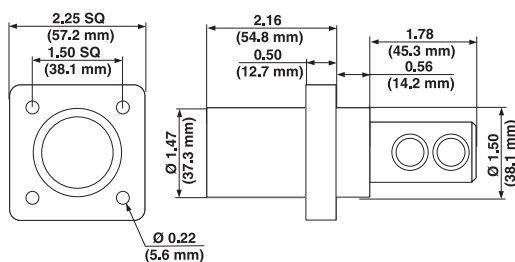

MALE DOUBLE SET SCREW PANEL RECEPTACLE