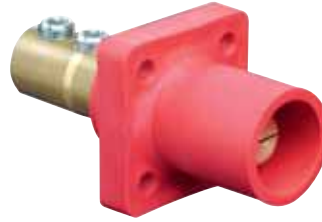

## 16 Series, Taper Nose

#### GENERAL

- The 16 Series Taper Nose products are the connectors of choice for concerts, sound stages, movie making, television production, sporting events and conventions.

### STANDARDS & CERTIFICATIONS

NEMA	UL	CSA
3R-Rated for use outdoors	#E151429	LR-76878-4

16F21-B

16R21-R

16RSW-R

COLOR	ANGLE STYLE	OFFSET STYLE
<b>Female Terminal Connector (Cable Size: #2-4/0)</b>		
Black	16F21-E	16F22-E
White	16F21-W	16F22-W
Red	16F21-R	16F22-R
Blue	16F21-B	16F22-B
Green	16F21-G	16F22-G
Yellow	16F21-Y	16F22-Y
Orange	16F21-O	16F22-O
Brown	16F21-H	16F22-H

COLOR	DOUBLE SET SCREW STYLE - (CABLE SIZE: 1/0-4/0)		THREADED STUD STYLE - (CABLE SIZE: #2-4/0)		
	MALE	FEMALE	MALE†	FEMALE	w/Micro Switch
<b>Panel Receptacles</b>					
Black	16R21-E	16R22-E	16R23-E	16R24-E	16RSW-E
White	16R21-W	16R22-W	16R23-W	16R24-W	16RSW-W
Red	16R21-R	16R22-R	16R23-R	16R24-R	16RSW-R
Blue	16R21-B	16R22-B	16R23-B	16R24-B	16RSW-B
Green	16R21-G	16R22-G	16R23-G	16R24-G	16RSW-G
Yellow	16R21-Y	16R22-Y	16R23-Y	16R24-Y	16RSW-Y
Orange	16R21-O	16R22-O	16R23-O	16R24-O	16RSW-O
Brown	16R21-H	16R22-H	16R23-H	16R24-H	16RSW-H