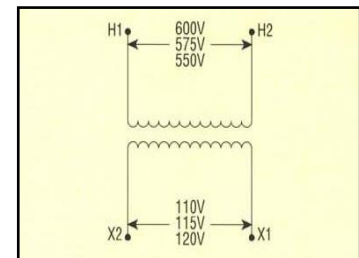

**TERMINAL TIGHTENING TORQUE (ALL IMPERVITRAN STYLES):**

≤30A: 20 lb/in

>30A: 30 lb/in

**SUFFIX DESCRIPTION:**

The GlobalTRAN product is defined by serialized part numbers ending in the basic suffix “GA”

Two letter suffix denotes Temp Class 105°C

Three letter suffix ending in “F” denotes Temp Class 130°C

Three letter suffix ending in “H” denotes Temp Class 180°C

Primary: 220 x 440, 230 x 460, 240 x 480 Secondary: 110/115/120			
T	F.L.A.	VA	CATALOG NUMBER
4	0.43	50	B050-2001-GA
4	0.65	75	B075-2002-GA
4	0.87	100	B100-2003-GA
4	1.30	150	B150-2004-GAF
4	1.74	200	B200-2005-GAF
4	2.17	250	B250-2006-GAF
4	2.61	300	B300-2007-GAF
4	3.04	350	B350-2008-GAF
4	4.35	500	B500-2009-GAF
4	6.52	750	B750-2010-GAF
6	8.70	1000	B1K0-2008-GAH
6	13.04	1500	B1K5-2009-GAH
6	17.39	2000	B2K0-2010-GAH
6	26.09	3000	B3K0-2011-GAH
6	45.45	5000	B5K0-2012-GAH