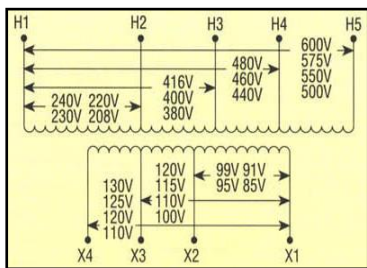

250VA – 1KVA

1.5KVA – 5KVA

Primary: 208 - 600 Secondary: 85 - 130			
T	F.L.A.	VA	CATALOG NUMBER
6/4	1.92	250	B250-2283-GAF
6/4	2.31	300	B300-2284-GAF
6/4	2.69	350	B350-2285-GAF
6/4	3.85	500	B500-2286-GAF
6/4	5.77	750	B750-2287-GAF
6	7.69	1000	B1K0-2288-GAH
6	11.54	1500	B1K5-2289-GAH
6	15.38	2000	B2K0-2290-GAH
6	23.08	3000	B3K0-2291-GAH

Primary: 230/400/460/575 Secondary: 24/115/230			
T	F.L.A.	VA	CATALOG NUMBER
4	10.42/2.17/1.10	250	B250-2263-GAF
4	12.50/2.61/1.30	300	B300-2264-GAF
4	14.58/3.04/1.50	350	B350-2265-GAF
4	20.84/4.35/2.20	500	B500-2266-GAF
6	31.30/6.50/3.30	750	B750-2267-GAF
6	41.70/8.70/4.30	1000	B1K0-2268-GAH
6	XX/13.04/6.52	1500	B1K5-2269-GAH
6	XX/17.39/8.70	2000	B2K0-2270-GAH
6	XX/26.09/13.04	3000	B3K0-2271-GAH
6	XX/43.48/21.74	5000	B5K0-2272-GAH