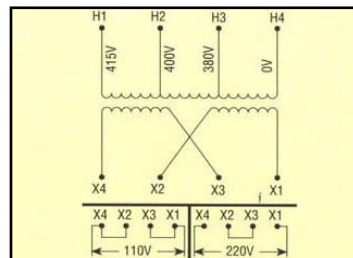

GlobalTRAN™ PRODUCT SELECTION GUIDE

GENERAL SPECIFICATIONS: ALL ARE 50/60 HZ RATED

BUILDING STYLE:

ImperviTRAN (non-Series 2)

Approvals: UL File #E46323/CSA File #LR27533/CE to EN61558-2-2

GlobalTran includes installed IP-20 terminal covers

TERMINAL TIGHTENING TORQUE (ALL IMPERVITRAN STYLES):

≤30A: 20 lb/in

>30A: 30 lb/in

SUFFIX DESCRIPTION:

The GlobalTRAN product is defined by serialized part numbers ending in the basic suffix “GA”

Two letter suffix denotes Temp Class 105°C

Three letter suffix ending in “F” denotes Temp Class 130°C

Three letter suffix ending in “H” denotes Temp Class 180°C

Primary: 220 x 440, 230 x 460, 240 x 480 Secondary: 110/115/120			
T	F.L.A.	VA	CATALOG NUMBER
4	0.43	50	B050-2001-GA
4	0.65	75	B075-2002-GA
4	0.87	100	B100-2003-GA
4	1.30	150	B150-2004-GAF
4	1.74	200	B200-2005-GAF
4	2.17	250	B250-2006-GAF
4	2.61	300	B300-2007-GAF
4	3.04	350	B350-2008-GAF
4	4.35	500	B500-2009-GAF
4	6.52	750	B750-2010-GAF
6	8.70	1000	B1K0-2008-GAH
6	13.04	1500	B1K5-2009-GAH
6	17.39	2000	B2K0-2010-GAH
6	26.09	3000	B3K0-2011-GAH
6	45.45	5000	B5K0-2012-GAH

Primary: 380, 400, 415 Secondary: 110 x 220			
T	F.L.A.	VA	CATALOG NUMBER
4	0.46/0.23	50	B050-2061-GA
4	0.68/0.34	75	B075-2062-GA
4	0.91/0.46	100	B100-2063-GA
4	1.37/0.69	150	B150-2064-GAF
4	1.82/0.91	200	B200-2065-GAF
4	2.28/1.14	250	B250-2066-GAF
4	2.72/1.36	300	B300-2067-GAF
4	3.18/1.59	350	B350-2068-GAF
4	4.55/2.27	500	B500-2069-GAF
4	6.82/3.41	750	B750-2070-GAF

Primary: 550/575/600 Secondary: 110/115/120			
T	F.L.A.	VA	CATALOG NUMBER
4	0.43	50	B050-2041-GA
4	0.65	75	B075-2042-GA
4	0.87	100	B100-2043-GA
4	1.30	150	B150-2044-GAF
4	1.74	200	B200-2045-GAF
4	2.17	250	B250-2046-GAF
4	2.61	300	B300-2047-GAF
4	3.04	350	B350-2048-GAF
4	4.35	500	B500-2049-GAF
4	6.52	750	B750-2050-GAF

MICRON ALSO OFFERS THE DINergy™ LINE OF INDUSTRIAL DIN-MOUNT POWER SUPPLIES FROM 18 – 960 WATT PLUS SINGLE PHASE AND THREE PHASE LVGP, BUCK-BOOST TRANSFORMERS AND SPECIALTY MAGNETICS