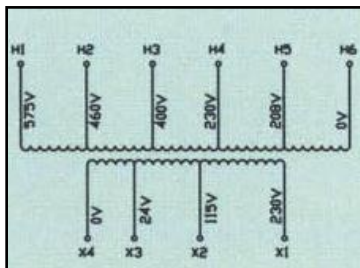

250VA – 1KVA

1.5KVA – 5KVA

Primary: 208 - 600 Secondary: 85 - 130			
T	F.L.A.	VA	CATALOG NUMBER
6/4	1.92	250	B250-2283-GAF
6/4	2.31	300	B300-2284-GAF
6/4	2.69	350	B350-2285-GAF
6/4	3.85	500	B500-2286-GAF
6/4	5.77	750	B750-2287-GAF
6	7.69	1000	B1K0-2288-GAH
6	11.54	1500	B1K5-2289-GAH
6	15.38	2000	B2K0-2290-GAH
6	23.08	3000	B3K0-2291-GAH

Primary: 230/400/460/575 Secondary: 24/115/230			
T	F.L.A.	VA	CATALOG NUMBER
4	10.42/2.17/1.10	250	B250-2263-GAF
4	12.50/2.61/1.30	300	B300-2264-GAF
4	14.58/3.04/1.50	350	B350-2265-GAF
4	20.84/4.35/2.20	500	B500-2266-GAF
6	31.30/6.50/3.30	750	B750-2267-GAF
6	41.70/8.70/4.30	1000	B1K0-2268-GAH
6	XX/13.04/6.52	1500	B1K5-2269-GAH
6	XX/17.39/8.70	2000	B2K0-2270-GAH
6	XX/26.09/13.04	3000	B3K0-2271-GAH
6	XX/43.48/21.74	5000	B5K0-2272-GAH