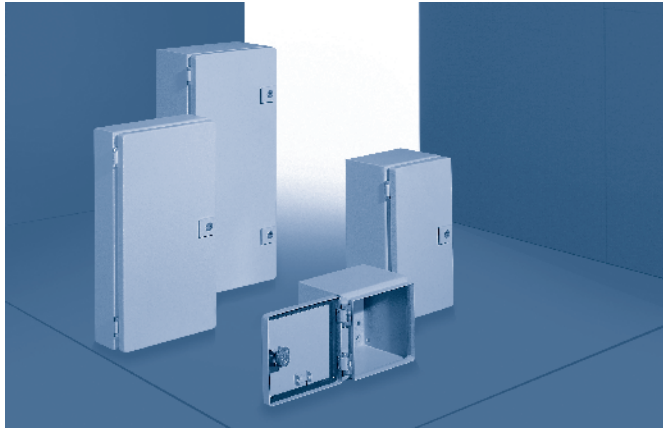

JB Hinge Cover - Junction Box

Depth: 3 - 10" (75 - 250 mm), Height: 4 - 16" (100 - 400 mm)

Junction Box

Carbon Steel

Material:

Sheet steel
Enclosure:
18 ga (1.25 mm)

Finish:

Enclosure and door:
Powder coated
on the outside in textured
RAL 7035 (light gray)

Protection Ratings:

UL Type 3R, 4
(IP 66 to EN 60 529/10.91)

Configuration:

Door with 180°
left-hand hinges, includes
screwdriver insert.

**Note: zinc-plated enclosure
mounting panel sold separately
(see below)**

**For additional technical
information, please visit
www.rittal-corp.com**

Height (H1) inches (mm)	PU	4 (100)	6 (150)	6 (150)	6 (150)	8 (200)	8 (200)	Page
Width (B1) inches (mm)		4 (100)	4 (100)	4 (100)	6 (150)	6 (150)	8 (200)	
Depth (T1) inches (mm)		3 (75)	3 (75)	4 (100)	4 (100)	4 (100)	4 (100)	
Panel Height (G1) inches (mm)		-	5 (135)	5 (135)	5 (135)	7 (185)	7 (185)	
Panel Width (F1) inches (mm)		-	3 (75)	3 (75)	5 (125)	5 (125)	7 (175)	
Part No.	1	JB040403HC	JB060403HC	JB060404HC	JB060604HC	JB080604HC	JB080804HC	
Weight lb (kg)		2 (0.9)	3 (1.4)	3 (1.4)	4 (1.6)	5 (2.0)	6 (2.5)	

Accessories

Mounting panel	1	-	JBMP0604	JBMP0606	JBMP0806	JBMP0808	230
Wallmount bracket	4	1590.000					253

Height (H1) inches (mm)	PU	10 (250)	12 (300)	12 (300)	8 (200)	10 (250)	10 (250)	Page
Width (B1) inches (mm)		8 (200)	6 (150)	10 (250)	6 (150)	8 (200)	10 (250)	
Depth (T1) inches (mm)		4 (100)	4 (100)	5 (125)	6 (150)	6 (150)	6 (150)	
Panel Height (G1) inches (mm)		9 (235)	11 (285)	11 (285)	7 (185)	9 (235)	9 (235)	
Panel Width (F1) inches (mm)		7 (175)	5 (125)	9 (225)	5 (125)	7 (175)	9 (225)	
Part No.	1	JB100804HC	JB120604HC	JB121005HC	JB080606HC	JB100806HC	JB101006HC	
Weight lb (kg)		8 (3.4)	6 (2.7)	9 (4.1)	6 (2.5)	8 (3.4)	9 (3.9)	