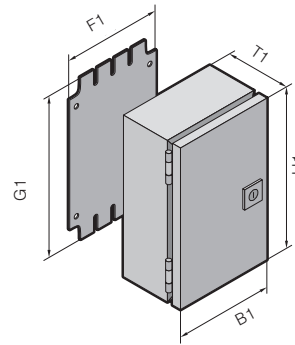

JB Hinge Cover - Junction Box

Depth: 3 - 10" (75 - 250 mm), Height: 4 - 16" (100 - 400 mm)

Junction Box

Carbon Steel

Material:

Sheet steel
Enclosure:
18 ga (1.25 mm)

Finish:

Enclosure and door:
Powder coated
on the outside in textured
RAL 7035 (light gray)

Protection Ratings:

UL Type 3R, 4
(IP 66 to EN 60 529/10.91)

Configuration:

Door with 180°
left-hand hinges, includes
screwdriver insert.

**Note: zinc-plated enclosure
mounting panel sold separately
(see below)**

**For additional technical
information, please visit
www.rittal-corp.com**

Height (H1) inches (mm)	PU	4 (100)	6 (150)	6 (150)	6 (150)	8 (200)	8 (200)	Page
Width (B1) inches (mm)		4 (100)	4 (100)	4 (100)	6 (150)	6 (150)	8 (200)	
Depth (T1) inches (mm)		3 (75)	3 (75)	4 (100)	4 (100)	4 (100)	4 (100)	
Panel Height (G1) inches (mm)		-	5 (135)	5 (135)	5 (135)	7 (185)	7 (185)	
Panel Width (F1) inches (mm)		-	3 (75)	3 (75)	5 (125)	5 (125)	7 (175)	
Part No.	1	JB040403HC	JB060403HC	JB060404HC	JB060604HC	JB080604HC	JB080804HC	
Weight lb (kg)		2 (0.9)	3 (1.4)	3 (1.4)	4 (1.6)	5 (2.0)	6 (2.5)	

Accessories

Mounting panel	1	-	JBMP0604	JBMP0606	JBMP0806	JBMP0808	230
Wallmount bracket	4	1590.000					253

Height (H1) inches (mm)	PU	10 (250)	12 (300)	12 (300)	8 (200)	10 (250)	10 (250)	Page
Width (B1) inches (mm)		8 (200)	6 (150)	10 (250)	6 (150)	8 (200)	10 (250)	
Depth (T1) inches (mm)		4 (100)	4 (100)	5 (125)	6 (150)	6 (150)	6 (150)	
Panel Height (G1) inches (mm)		9 (235)	11 (285)	11 (285)	7 (185)	9 (235)	9 (235)	
Panel Width (F1) inches (mm)		7 (175)	5 (125)	9 (225)	5 (125)	7 (175)	9 (225)	
Part No.	1	JB100804HC	JB120604HC	JB121005HC	JB080606HC	JB100806HC	JB101006HC	
Weight lb (kg)		8 (3.4)	6 (2.7)	9 (4.1)	6 (2.5)	8 (3.4)	9 (3.9)	