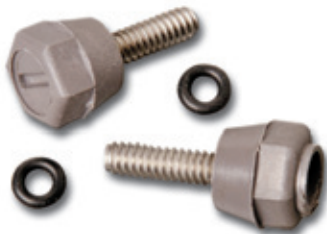

Louver Plate Vent

Louver Plate Vent

| CATALOG NUMBER |
|----------------|
| LP1 |
| LPK3KIT |

Note: Kit includes LP1 plus silicone pack and four rivets

Drain & Vent

Drain & Vent

| CATALOG NUMBER |
|----------------|
| DV1PVC |
| DVK3KIT |

Note: Kit includes DV1PVC and silicone packet

Encapsulated Screws

Encapsulated

| CATALOG NUMBER |
|----------------|
| 2PKENCAP |
| 4PKENCAP |

Stainless Steel Screws

Stainless Steel Cover Screws

| CATALOG NUMBER | SERIES | TYPE |
|----------------|-----------|------------|
| 2PKSS* | J | Cover |
| 4PKSS* | J | Cover |
| 4PKSSCF* | CF | Cover |
| 2PKSSCL* | CL | Cover |
| 4PKBPSS** | DS, J, CL | Back Panel |
| 4PKBPN1610** | N | Back Panel |
| 4PKBPN** | N | Back Panel |
| 6PKBPN** | N | Back Panel |
| 8PKBPN** | N | Back Panel |

Note: * includes cover screws and "O" rings.
 ** includes back panel screws and washers.