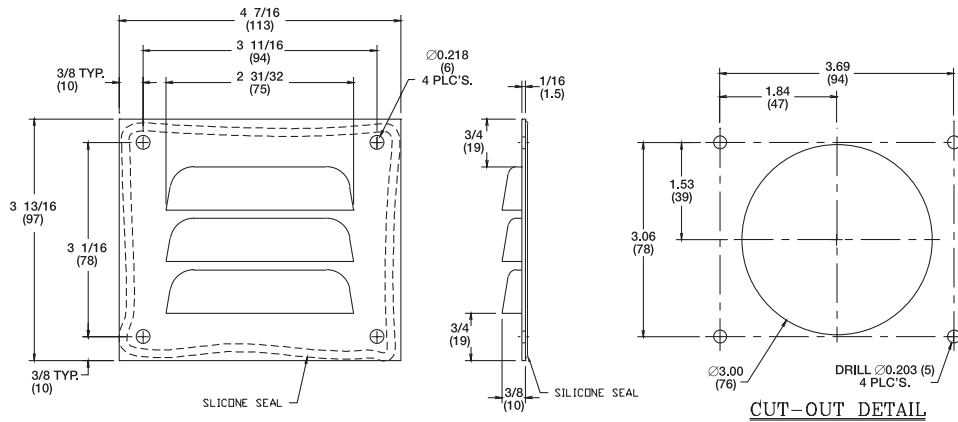

Louver Plate Vent

Louver Plate Vent

| CATALOG NUMBER |
|----------------|
| LP1 |
| LPK3KIT |

Note: Kit includes LP1 plus silicone pack and four rivets

Drain & Vent

Drain & Vent

| CATALOG NUMBER |
|----------------|
| DV1PVC |
| DVK3KIT |

Note: Kit includes DV1PVC and silicone packet

Encapsulated Screws

Encapsulated

| CATALOG NUMBER |
|----------------|
| 2PKENCAP |
| 4PKENCAP |

Stainless Steel Screws

Stainless Steel Cover Screws

| CATALOG NUMBER | SERIES | TYPE |
|----------------|-----------|------------|
| 2PKSS* | J | Cover |
| 4PKSS* | J | Cover |
| 4PKSSCF* | CF | Cover |
| 2PKSSCL* | CL | Cover |
| 4PKBPSS** | DS, J, CL | Back Panel |
| 4PKBPN1610** | N | Back Panel |
| 4PKBPN** | N | Back Panel |
| 6PKBPN** | N | Back Panel |
| 8PKBPN** | N | Back Panel |

Note: * includes cover screws and "O" rings.
 ** includes back panel screws and washers.