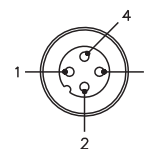

2 and 3-Wire M12 eurofast® Cordsets, "C" Style Medium Plug Body

- Straight Male Connector
- NEMA 1, 3, 4, 6P
- IEC IP 68 Protection
- 250 V, 4 A

Housing Style	Part Number	Cable	Features	Pinout
	RSC 4.2T-*	AWM PVC Yellow 2x18 AWG 105°C 7.3 mm OD Cable #RF50511-*M [†]	<i>flexlife</i> ®	1. N/C 2. N/C 3. BN 4. BU
	RSC 4.2T-*/CS10191	AWM PVC NAMUR Blue 2x18 AWG 105°C 7.2 mm OD Cable #RF50843-*M [†]	<i>flexlife</i> , <i>Black Plug Body</i>	1. N/C 2. N/C 3. BN 4. BU
	RSC 4T-*	AWM PVC Yellow 3x18 AWG 105°C 7.3 mm OD Cable #RF50513-*M [†]	<i>flexlife</i>	1. BN 2. N/C 3. BU 4. BK
	RSC 4T-*/S1062	AWM PVC Yellow 3x18 AWG 105°C 7.3 mm OD Cable #RF50513-*M [†]	<i>flexlife</i> ® Cable, PVC plug body with PVC contact carriers	

* Length in meters. Standard cable lengths are 2, 4, 6, 8 and 10 meters. Consult factory for other lengths.
 ** Standard coupling nut material is nickel plated brass "RSC .."; "RSCV .." indicates 316 stainless steel.
 † See Section N for *reelfast*® cable information.