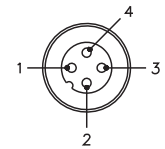

3 and 4-Wire M12 *euromast*® Cordsets, "L" Style Compact Plug Body

- Straight Male Connector
- NEMA 1, 3, 4, 6P
- IEC IP 68 Protection
- 250 V, 4 A

Housing Style	Part Number	Cable	Features	Pinout
	RSL 4-*	AWM PVC Grey 3x20 AWG 105°C 5.2 mm OD Cable #RF50528-*M†	<i>flexlife</i> ®	1. BN 2. N/C 3. BU 4. BK
	RSL 4-*/S90	AWM PUR Grey 3x22 AWG 105°C 5.2 mm OD Cable #RF50518-*M†	<i>Cut/Abrasion Immune</i>	
	RSL 4.4-*	AWM PVC Grey 4x22 AWG 105°C 5.2 mm OD Cable #RF50516-*M†	<i>flexlife</i>	
	RSL 4.4-*/S90	AWM PUR Grey 4x22 AWG 105°C 5.2 mm OD Cable #RF50532-*M†	<i>Cut/Abrasion Immune</i>	1. BN 2. WH 3. BU 4. BK
	RSL 4.4-*/S715	AWM PVC Yellow 4x22 AWG 105°C 5.2 mm OD Cable #RF50530-*M†	<i>flexlife</i>	

Cordsets

* Length in meters. Standard cable lengths are 2, 4, 6, 8 and 10 meters. Consult factory for other lengths.
 ** Standard coupling nut material is nickel plated brass "RSL ..".
 † See Section N for *reelfast*® cable information.