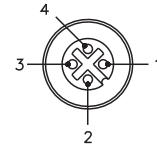

3 and 4-Wire M12 *eurofast*® Cordsets, "L" Style Compact Plug Body

- Straight Female Connector
- NEMA 1, 3, 4, 6P
- IEC IP 68 Protection
- 250 V, 4 A

Housing Style	Part Number	Cable	Features	Pinout
	RKL 4-*	AWM PVC Grey 3x20 AWG 105°C 5.2 mm OD Cable #RF50528-*M [†]	<i>flexlife</i> ®	1. BN 2. N/C 3. BU 4. BK
	RKL 4-*/S90	AWM PUR Grey 3x22 AWG 105°C 5.2 mm OD Cable #RF50518-*M [†]	<i>Cut/Abrasion Immune</i>	
	RKL 4.4-*	AWM PVC Grey 4x22 AWG 105°C 5.2 mm OD Cable #RF50516-*M [†]	<i>flexlife</i>	1. BN 2. WH 3. BU 4. BK
	RKL 4.4-*/S90	AWM PUR Grey 4x22 AWG 105°C 5.2 mm OD Cable #RF50532-*M [†]	<i>Cut/Abrasion Immune</i>	
	RKL 4.4-*/S715	AWM PVC Yellow 4x22 AWG 105°C 5.2 mm OD Cable #RF50530-*M [†]	<i>flexlife</i>	

* Length in meters. Standard cable lengths are 2, 4, 6, 8 and 10 meters. Consult factory for other lengths.
 ** Standard coupling nut material is nickel plated brass "RKL ..".
 † See Section N for *reelfast*® cable information.