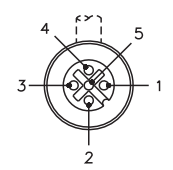

5-Wire M12 eurofast® Cordsets, "C" Style Medium Plug Body

- Right Angle Female Connector
- NEMA 1, 3, 4, 6P
- IEC IP 68 Protection
- 250 V, 4 A

Housing Style	Part Number	Cable	Features	Pinout
	WKC 4.5T-*/S653	PLTC PVC Grey 4x22 AWG 105°C Foil/Drain 5.2 mm OD Cable #RF50773-*M†	RFI/EMI Shielding Tray Cable Rated	1. BN 2. WH 3. BU 4. BK 5. Drain
	WKC 4.5T-*/S1538	AWM PVC Grey 5x18 AWG 105°C 7.3 mm OD Cable #RF50630-*M†	flexlife®, green/yellow ground	1. BN 2. WH 3. BU 4. BK 5. GN/YE
	WKC 4.5T-*/S715/S849	AWM PVC Yellow 5x22 AWG 105°C 5.7 mm OD	flexlife, 22 AWG	1. BN 2. WH 3. BU 4. BK 5. GY
	WKC 4.5T-*/CS10288	AWM PVC Yellow 5x18 AWG 105°C 7.3 mm OD Cable #RF50549-*M†	flexlife green/yellow ground	1. BN 2. WH 3. BU 4. BK 5. GN/YE
	WKC 4.5T-*/S1062	AWM PVC Grey 5x22 AWG 105°C 5.7 mm OD Cable #RF50543-*M†	flexlife® Cable, PVC plug body with PVC contact carriers	1. BN 2. WH 3. BU 4. BK 5. GY
	WKC 4.5T-*/S1587	AWM TPE Yellow 5x18 AWG 80°C 6.4 mm OD	weldlife, Weld Flash Immune	1. BN 2. WH 3. BU 4. BK 5. GY
	WKC 4.5T-*/S1587/S771	Cable #RF51232-*M†	Weld Flash Immune, Black Plug Body	
	WKCNC 5T-*	PLTC PVC NAMUR Blue 5x22 AWG 105°C 6.8 mm OD Cable #RF50767-*M†	flexlife, for VBN 40-H1141 MultiBox	1. GN 2. WH 3. OG 4. BK 5. RD

Cordsets

\* Length in meters. Standard cable lengths are 2, 4, 6, 8 and 10 meters. Consult factory for other lengths.  
 \*\* Standard coupling nut material is nickel plated brass "WKC .."; "WKCVC .." indicates 316 stainless steel.  
 † See Section N for reelfast® cable information.