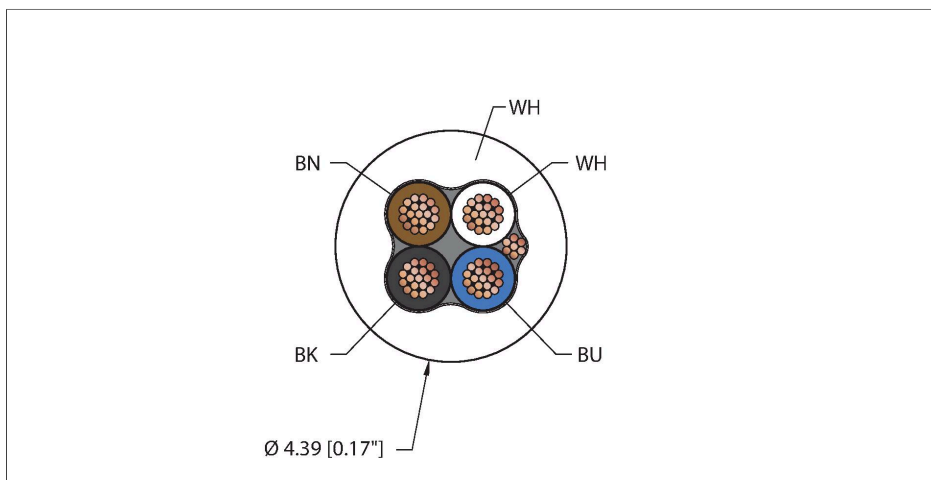

WHT,TPV,4X22,S-DF Washdown Cable – Reelfast™ Bulk Cable

Features

- 300V
- Washdown Cable
- TPV,White, shielded, 4X22 AWG
- -40 Cold Bend Rating

Technical data

Type	WHT,TPV,4X22,S-DF
ID no.	RF51358
Cable data	
Cable Platform	Washdown Cable
Total number of conductors	4
Cable diameter	Ø 4.39 mm
Cable jacket	TPV, White
Shield	Aluminum/polyester (IN)
Cable drain	24 AWG, TC (Tinned Copper)
Conductor diameter	0.039 "
Conductor material	TC (tinned copper)
Conductor insulation material	TPC-ET
Conductor size	4 x 22 AWG [Similar to 0.34 mm ²]
Number of strands x O.D.	19 x 0.0058 "
Conductor colors	BN, WH, BU, BK
Weight	0.065 lbs. /meter
Electrical properties at +20 °C	
Voltage	300V
Dielectric withstand (min.)	0.5 KVAC
DC resistance (max)	17.5 Ω/1000ft max.
Mechanical and chemical properties	
Bending radius (static)	≥ 5 x Ø
Bending radius (dynamic)	≥ 15 x Ø

Technical data

Cold bend rating	-40 °C
Ambient temperature range (static)	-40 °C...+105 °C
Ambient temperature range (dynamic)	-40 °C...+105 °C
Temperature range (installation)	-20 °C...+105 °C
Approval	
Compliances	RoHS
Note	
	- Flex ratings may be reduced if used in extreme temperatures, exposure to certain chemicals, operating above the rated cycle speed, or operating below the rated cable bend radius.
	- We reserve the right to make technical alterations without prior notice.