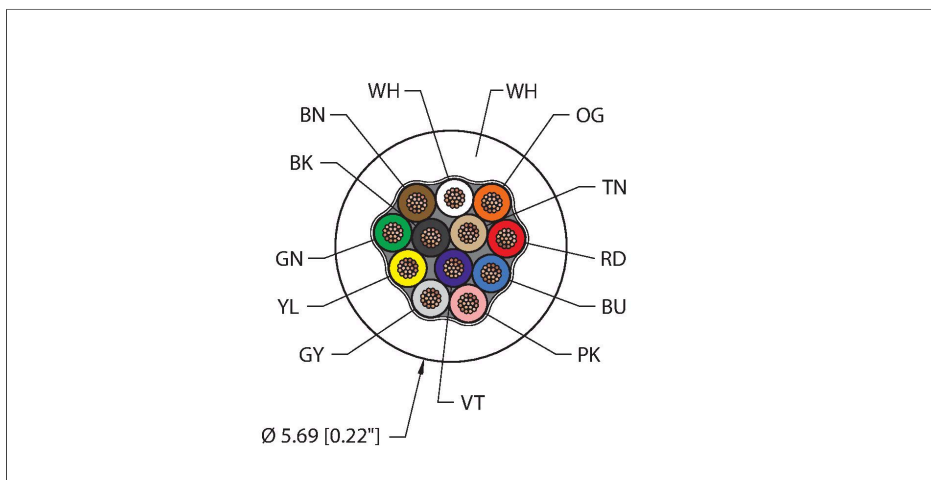

WHT,TPV,12X24 Washdown Cable – Reelfast™ Bulk Cable

Features

- 300V
- Washdown Cable
- White TPV jacket, 12X24 AWG
- -40 Cold Bend Rating

Technical data

Type	WHT,TPV,12X24
ID no.	RF51464
Cable data	
Cable Platform	Washdown Cable
Total number of conductors	12
Cable diameter	Ø 5.69 mm
Cable jacket	TPV, White
Conductor diameter	0.035 "
Conductor material	TC (tinned copper)
Conductor insulation material	TPC-ET
Conductor size	12 x 24 AWG [Similar to 0.25 mm ²]
Number of strands x O.D.	19 x 36 AWG
Conductor colors	TN, VT, BK, BN, WH, OG, RD, BU, PK, GY, YL, GN
Weight	0.107 lbs. /meter
Electrical properties at +20 °C	
Voltage	300V
Dielectric withstand (min.)	0.5 KVAC
DC resistance (max)	25.67 Ω/1000ft max.
Mechanical and chemical properties	
Bending radius (static)	≥ 5 x Ø
Bending radius (dynamic)	≥ 10 x Ø
Cold bend rating	-40 °C
Ambient temperature range (static)	-40 °C...+105 °C

Technical data

Ambient temperature range (dynamic)	-40 °C...+105 °C
-------------------------------------	------------------

Temperature range (installation)	-20 °C...+105 °C
----------------------------------	------------------