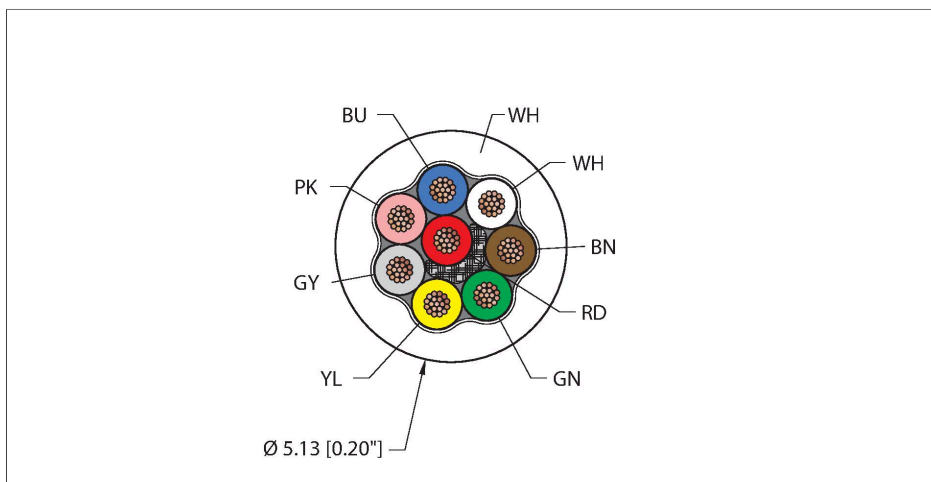

# WHT,TPV,8X24 Washdown Cable – Reelfast™ Bulk Cable

## Features

- 300V
- Washdown Cable
- White TPV jacket, 8X24 AWG
- -40 Cold Bend Rating

## Technical data

Type	WHT,TPV,8X24
ID no.	RF51465
<b>Cable data</b>	
Cable Platform	Washdown Cable
Total number of conductors	8
Cable diameter	Ø 5.13 mm
Cable jacket	TPV, White
Conductor diameter	0.035 "
Conductor material	TC (tinned copper)
Conductor insulation material	TPC-ET
Conductor size	8 x 24 AWG [Similar to 0.25 mm <sup>2</sup> ]
Number of strands x O.D.	19 x 36 AWG
Conductor colors	RD, BU, WH, BN, GN, YL, GY, PK
Weight	0.085 lbs. /meter
<b>Electrical properties at +20 °C</b>	
Voltage	300V
Dielectric withstand (min.)	0.5 KVAC
DC resistance (max)	25.67 Ω/1000ft max.
<b>Mechanical and chemical properties</b>	
Bending radius (static)	≥ 5 x Ø
Bending radius (dynamic)	≥ 10 x Ø
Cold bend rating	-40 °C
Ambient temperature range (static)	-40 °C...+105 °C